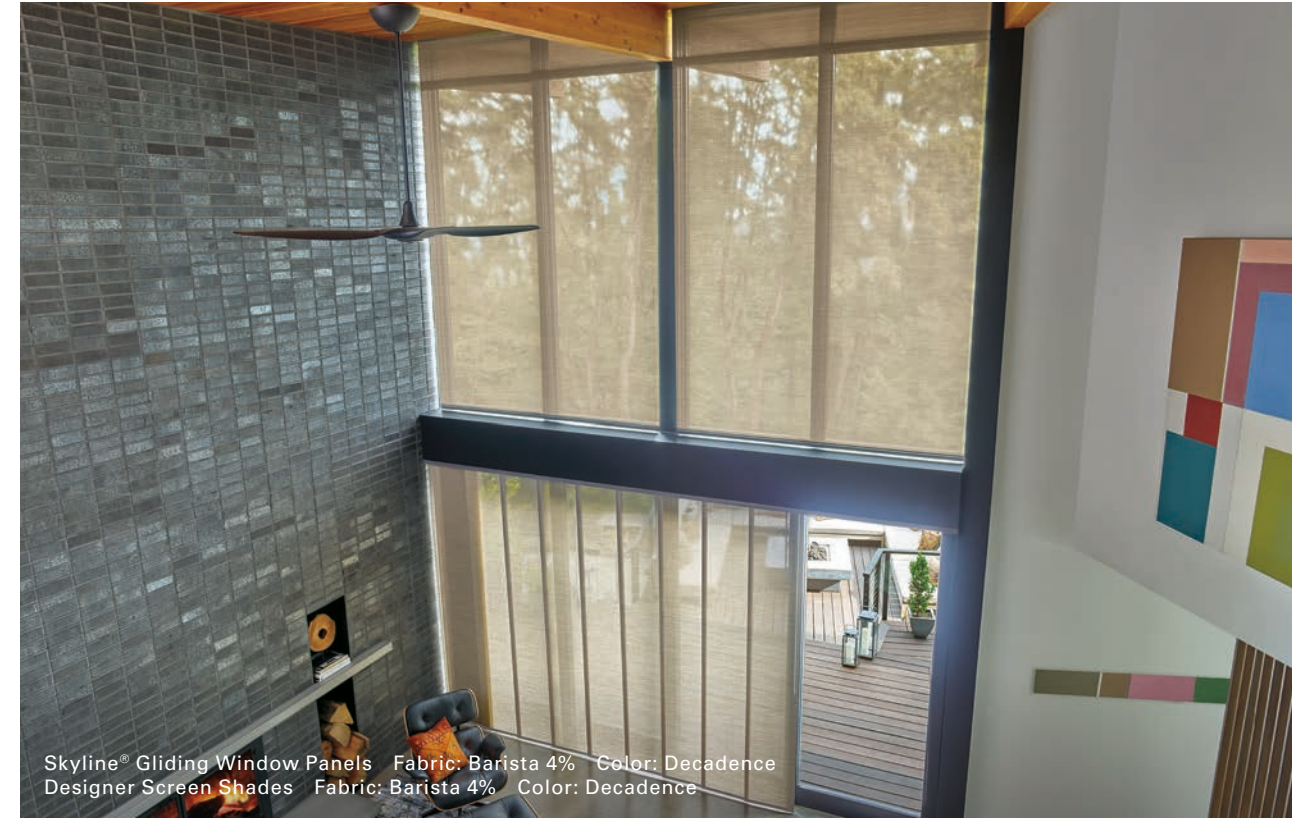

Skyline® Gliding Window Panels Fabric: Barista 4% Color: Decadence
Designer Screen Shades Fabric: Barista 4% Color: Decadence