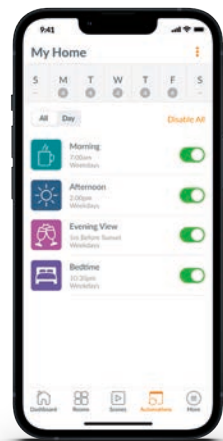

## Automation for Smart Home Living

When your shades sync to the rhythm of your life, everyday living is more beautiful, comfortable and effortless. PowerView® Automation is the industry's most innovative technology. It moves your Hunter Douglas shades automatically, whether you're home or away, according to schedules that you set.\*